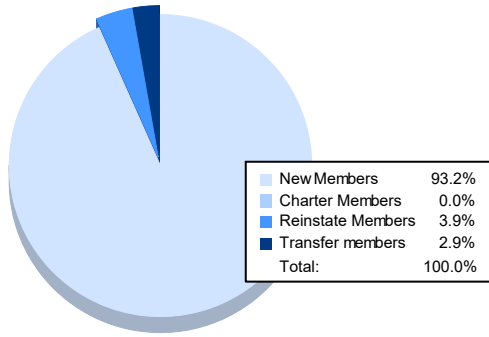

Year	New Clubs	Dropped Clubs	Gain/ Loss Clubs	New Members	Charter Members	Reinstate Members	Transfer Members	Total Member Added	Total Members Dropped	Gain/ Loss Members
2016-2017	0	4	-4	117	1	19	2	139	285	-146
2017-2018	0	5	-5	130	1	3	5	139	205	-66
2018-2019	0	5	-5	93	0	2	4	99	174	-75
2019-2020	0	2	-2	80	0	7	7	94	132	-38
2020-2021	0	1	-1	96	0	4	3	103	118	-15
<b>Average</b>	<b>0</b>	<b>3</b>	<b>-3</b>	<b>103</b>	<b>0</b>	<b>7</b>	<b>4</b>	<b>115</b>	<b>183</b>	<b>-68</b>

### Membership Composition June 2021 Cumulative