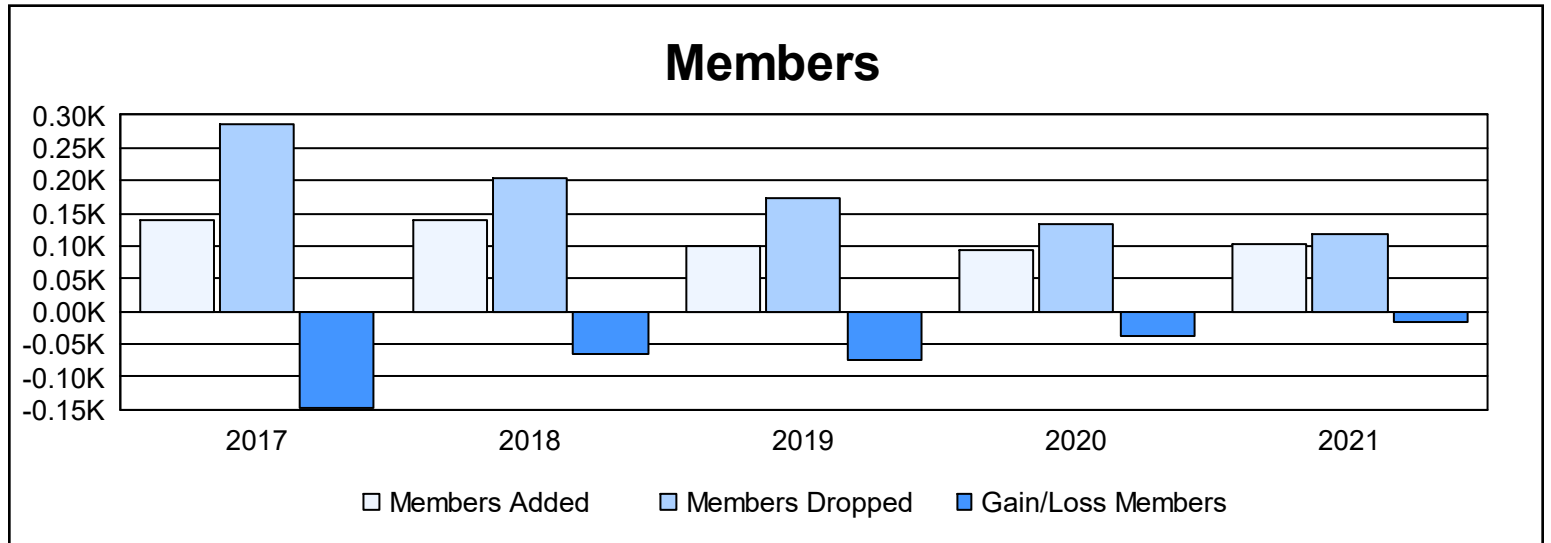

Year	New Clubs	Dropped Clubs	Gain/ Loss Clubs	New Members	Charter Members	Reinstate Members	Transfer Members	Total Member Added	Total Members Dropped	Gain/ Loss Members
2016-2017	0	4	-4	117	1	19	2	139	285	-146
2017-2018	0	5	-5	130	1	3	5	139	205	-66
2018-2019	0	5	-5	93	0	2	4	99	174	-75
2019-2020	0	2	-2	80	0	7	7	94	132	-38
2020-2021	0	1	-1	96	0	4	3	103	118	-15
<b>Average</b>	<b>0</b>	<b>3</b>	<b>-3</b>	<b>103</b>	<b>0</b>	<b>7</b>	<b>4</b>	<b>115</b>	<b>183</b>	<b>-68</b>

### Membership Composition June 2021 Cumulative