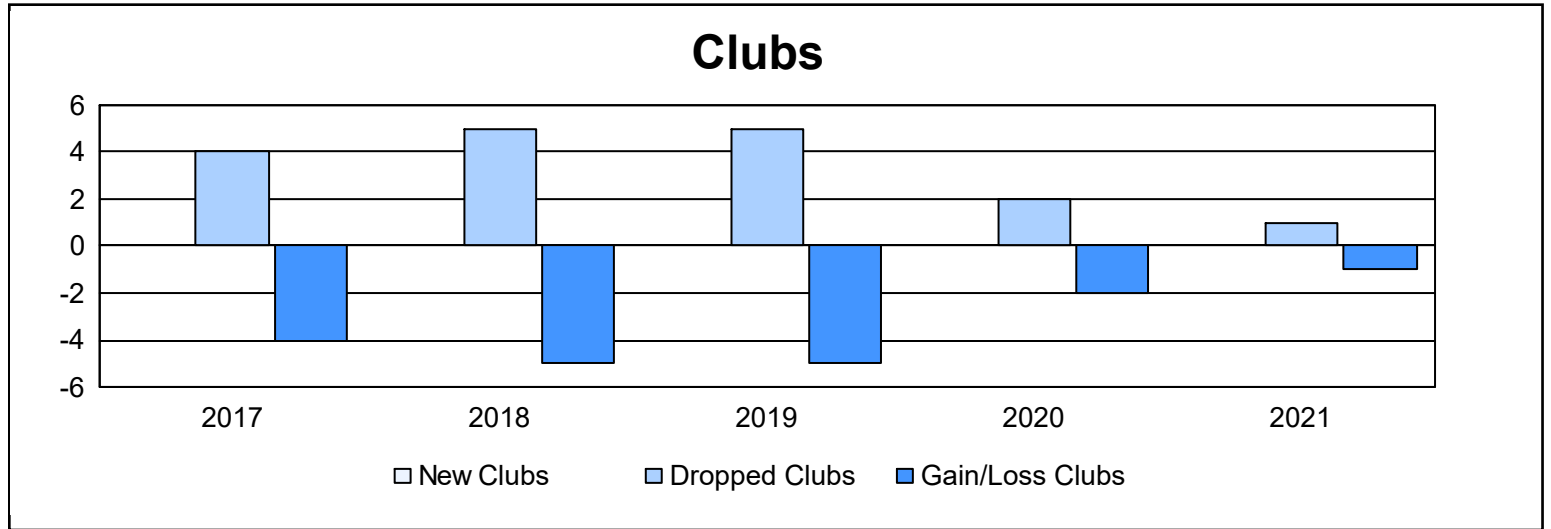

Year	New Clubs	Dropped Clubs	Gain/ Loss Clubs	New Members	Charter Members	Reinstate Members	Transfer Members	Total Member Added	Total Members Dropped	Gain/ Loss Members
2016-2017	0	4	-4	117	1	19	2	139	285	-146
2017-2018	0	5	-5	130	1	3	5	139	205	-66
2018-2019	0	5	-5	93	0	2	4	99	174	-75
2019-2020	0	2	-2	80	0	7	7	94	132	-38
2020-2021	0	1	-1	96	0	4	3	103	118	-15
<b>Average</b>	<b>0</b>	<b>3</b>	<b>-3</b>	<b>103</b>	<b>0</b>	<b>7</b>	<b>4</b>	<b>115</b>	<b>183</b>	<b>-68</b>

### Membership Composition June 2021 Cumulative